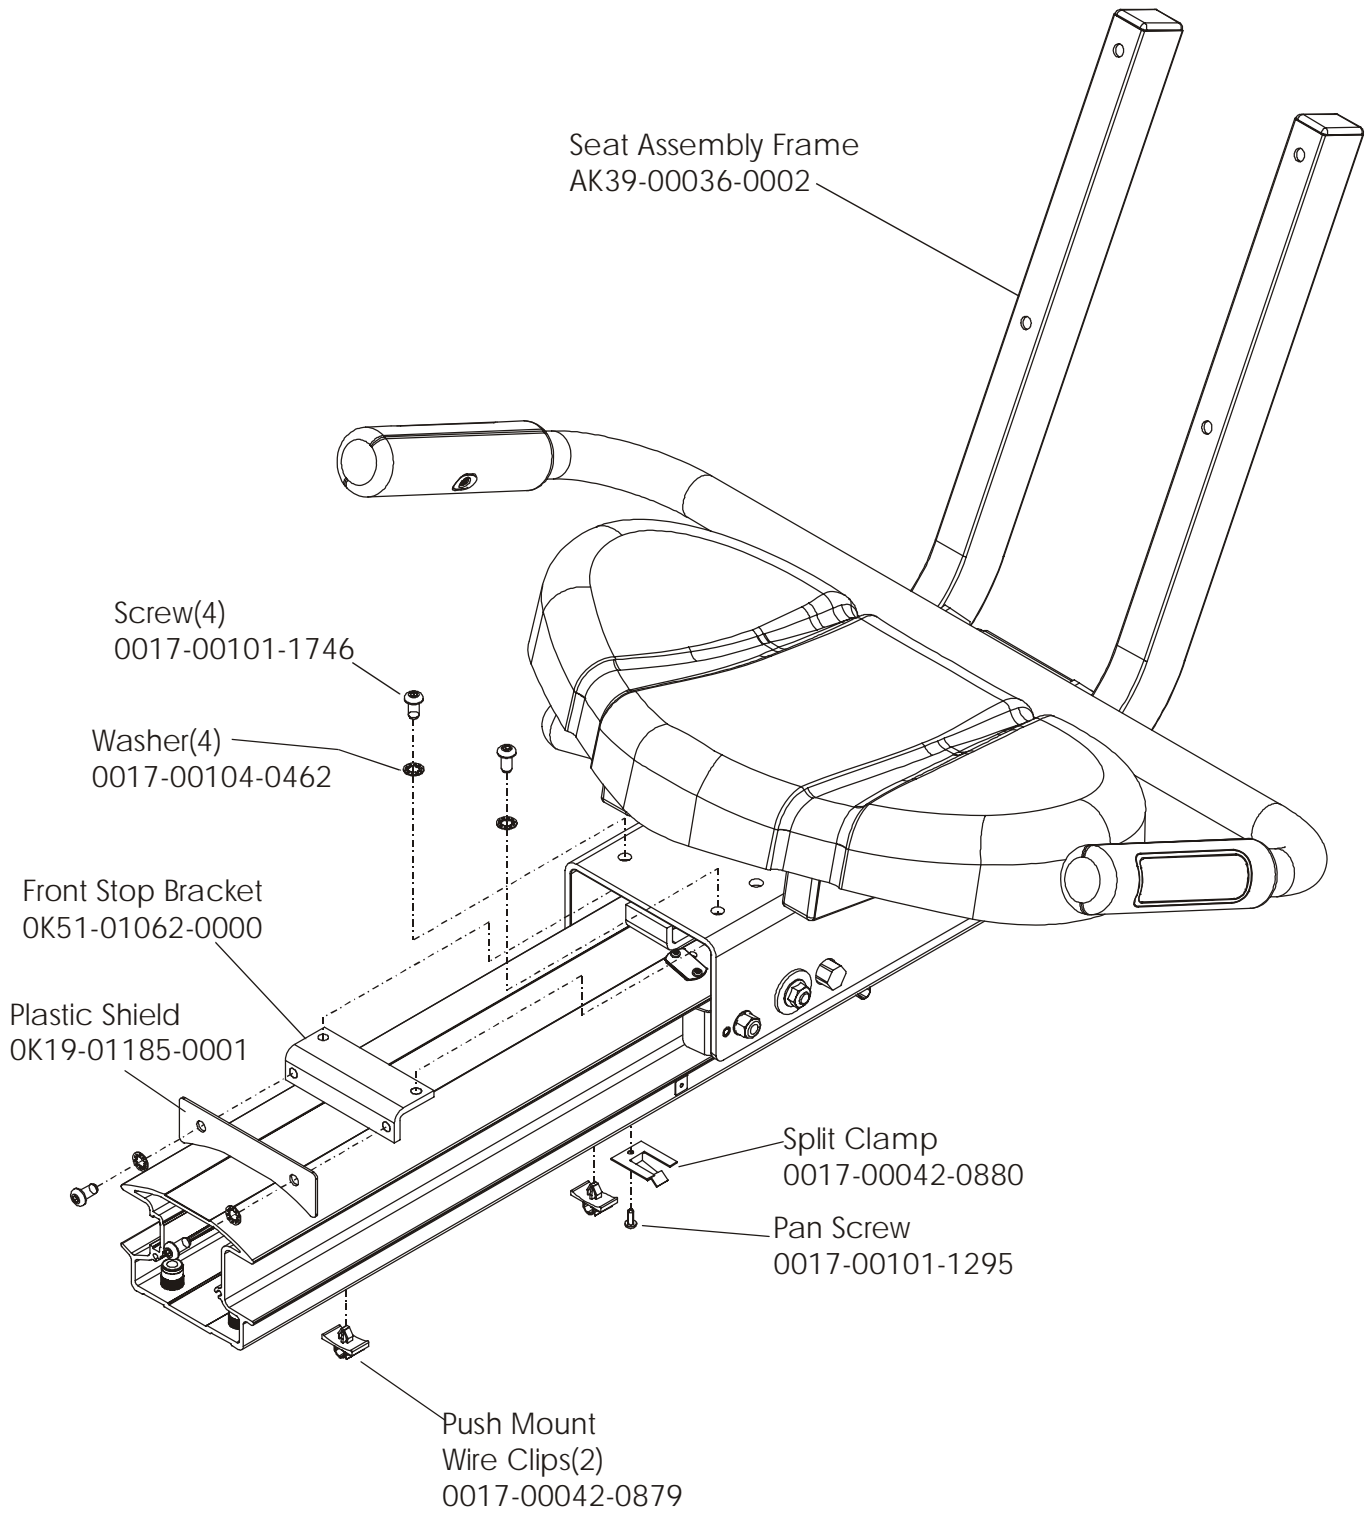

ARCTIC SILVER 95RE
Seat Frame Assembly

95RE-0XXX-04
S/N 100000-UP

ARCTIC SILVER 95RE
Seat Pads and Accessory Tray

95RE-0XXX-04
S/N 100000-UP

ARCTIC SILVER 95RE
Extrusion Assembly. – AK39-00027-0005

95RE-0XXX-04
S/N 100000-UP